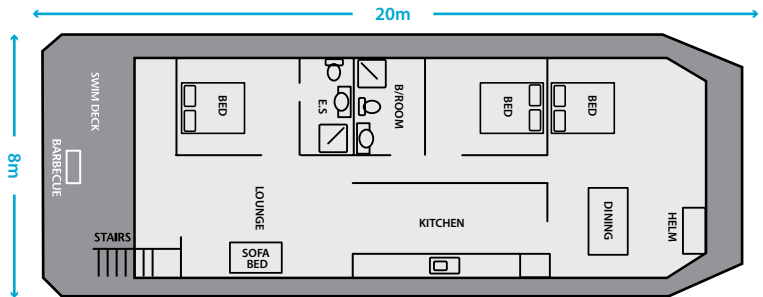

This 6-8 berth houseboat was built to be lived on. You will be thrilled with the room on board, the storage and the ultimate facilities provided. This houseboat has special pricing for couples, and the master bedroom will delight with its vista windows, split system air conditioning, TV and ensuite bathroom.

The main bathroom is also extremely spacious, ideal for those with mobility issues or just for a

good towel off! The dining area is at the front near the helm, so there is plenty of company for the driver. The chefs kitchen is the centrepiece of the houseboat, serving both lounge and dining areas. 3 queen beds, classic lounge area and large rear deck lead to the outdoor delights of this houseboat. Upstairs there is top deck steering, an all weather roof, spa area and dining area with rooftop TV. This houseboat really is a Classic which you will want to return to again and again.